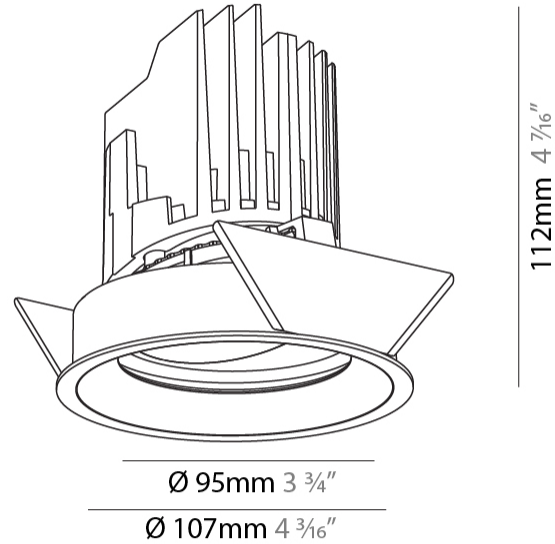

GENERAL

Series: Bioniq
 Subseries: Bioniq Round Adjustable
 Brand: Prolicht
 Division: Architectural
 Mounting Type: Recessed
 Mounting Location: Ceiling
 Subcategory: Downlight

PHYSICAL

Shape: Round
 Diameter (mm): 107
 Diameter (in): 4 3/16
 Height (mm): 112
 Height (in): 4 7/16
 Ceiling Thickness (mm): 10 / 12.5 / 15
 Ceiling Thickness (in): 3/8 or 1/2 or 9/16
 Min. Recessing Depth (mm): 130
 Min. Recessing Depth (in): 5 1/8
 Light Distribution: Adjustable / Downlight
 Weight (kg): 0.47
 Weight (lbs): 1.04
 Fixture Finish: SSR / BKV / CWI / CRY / HAB / LAG / UFT / ITA / RUA / RUR / MIC / FTG / MYG / TWT / LOD / PUS / FRO / FUP / KIA / POP / BLS / SPG / MEY / GOH / GUM / CHC / COM / ABZ / JAG / OBR / MOS / ROR
 Fixture Material: Aluminum Die Cast
 Cut-out Measurements: 98mm / 3 7/8"

LED

Number of LEDs: 1
 Color Temperature (°K): 2700 / 3000 / 3500 / 4000
 Max. Delivered Lumen (lm): 850 / 950 / 1019 / 1040
 Nominal Lumen (lm): 960 / 1070 / 1156 / 1180
 CRI: >90 CRI
 Efficiency (%): 0.885
 Lamp Life (hrs): 50000

OPTICAL

Reflector°: 10
 Adjustability: Rotational 355°; Tilt 30°

RATINGS AND CERTIFICATIONS

Certified By: Certified for North American Standards
 IP rating: IP20

	98mm 3 7/8"	130mm 5 1/8"	10 15mm 3/8" 9/16"	30°	355°	